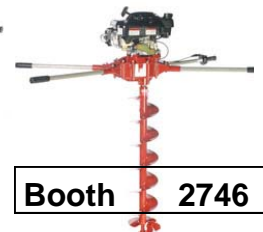

Douglass Good Tools Gazette - 2014 Show Specials

(800) 428-7810

Since 1960

FREIGHT specials available

Booth #3973

General PIPE CLEANERS

Kinetic Water Ram™
Open clogged pipes with shock action.

15+5% any unit* & 25% off Model 88 — OR — 90 days, Net 91 on any order that includes an electric unit FOB factory

Booth 2952

*Extra 5% does NOT apply to Hot-Shot or Kinetic

Booth 2746

All surface prep equipment 30% any quantity

Gen'l Special Discounts—OR—Gen'l Special Terms
1-2 units 25% discount   1-2 units 25% discount
3+ units 30% discount   3+ units 30% discount
Terms: 5% Net 60 $1500-3500 6=s @ 0%
Mix & Match: 1 digger, 1 ventilator $3501+ 9=s @0%
1 surface prep = 30+5% Net 90 days
Free freight $5K+ — OR — FOB Owatonna, MN 55060

Subaru generators & pumps are backed up by a 5-year warranty—the best in the industry.

Generators: 1.7 to 10 kW inverters, gasoline engines conventional from 2.4 to 22 horsepower

Pumps: gas engine dewatering, trash, diaphragm & electric submersibles/skimmer pumps

Easy Rooter Junior™
A rugged machine for 2", 3" and most 4" lines.

Stop by the show booth to see the new Hot Spot directional locator. It's user-friendly, intuitive & effective on active utility lines, sondes and inspection cameras

General Pipe Cleaners announces the NEW spherical, self-sharpening **Clog Chopper** that cuts in forward & reverse to clear tough blockages

PowerTek

The Best Value Period

PowerTek equipment is manufactured in Lebanon, Indiana, USA
Gravity or hydro feed splitters from 20 to 31 hp (Kohler, Robin, Vanguard)
20 & 30 ton splitters w/ Robin or Honda
13-20 hp stumpers (Honda, Robin, Kohler)
Tow-behind aerators & leaf vacuums.
ARA Show deal: extra 5% off published NET*

(800) 428-7810