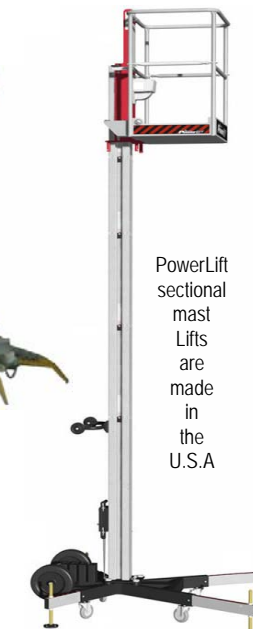

PowerLift sectional mast Lifts are made in the U.S.A